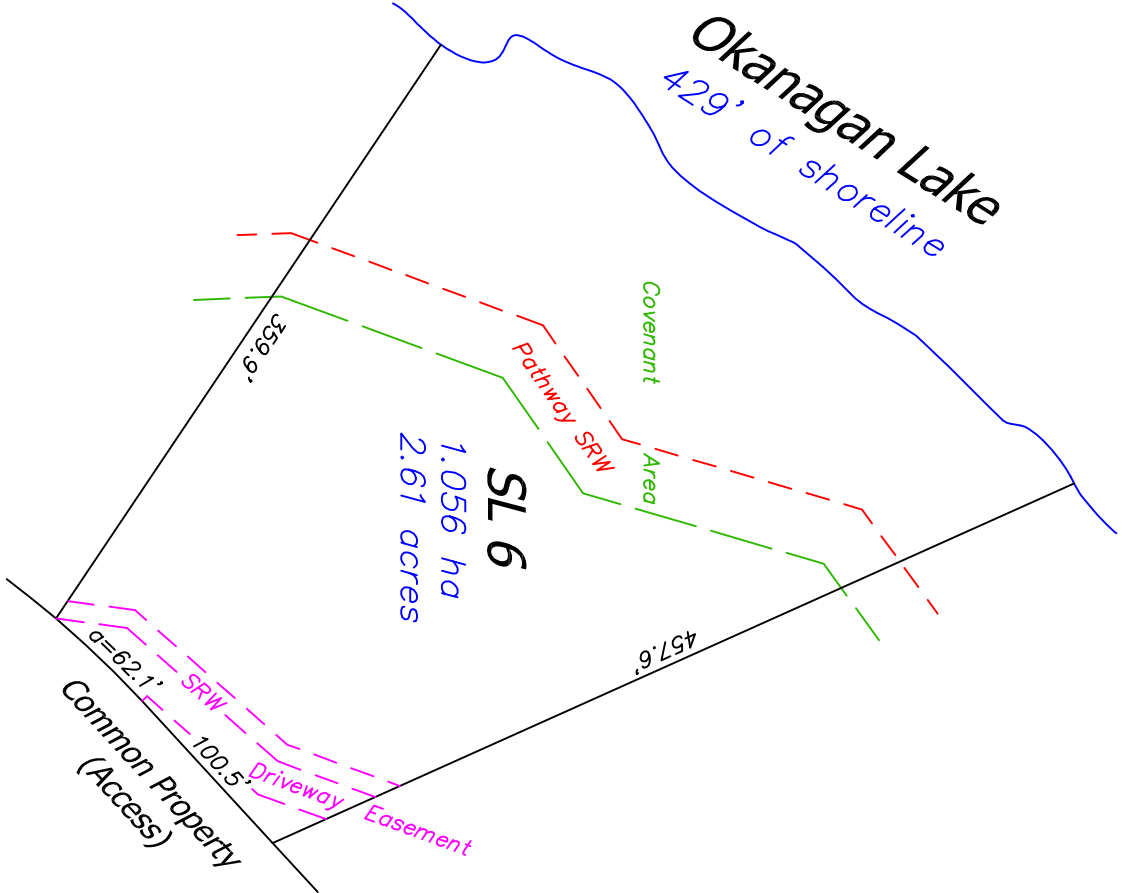

SIX SHEERWATER COURT

This 2.61 acre private estate property features four hundred and twenty nine feet of shoreline, and is one of Sheerwater's premiere homesites. The flat topography of the property allows for an expansive building area, and the natural bluff allows for outstanding lake views to the south, west and north.

S H E E R W A T E R

The property lines shown are for presentation purposes only. The actual property lines may vary.

HOMESITE SIX OFFERED AT \$1.49 MILLION

Viewing by appointment. Call Gary Athans at 250-717-6696 for more information.