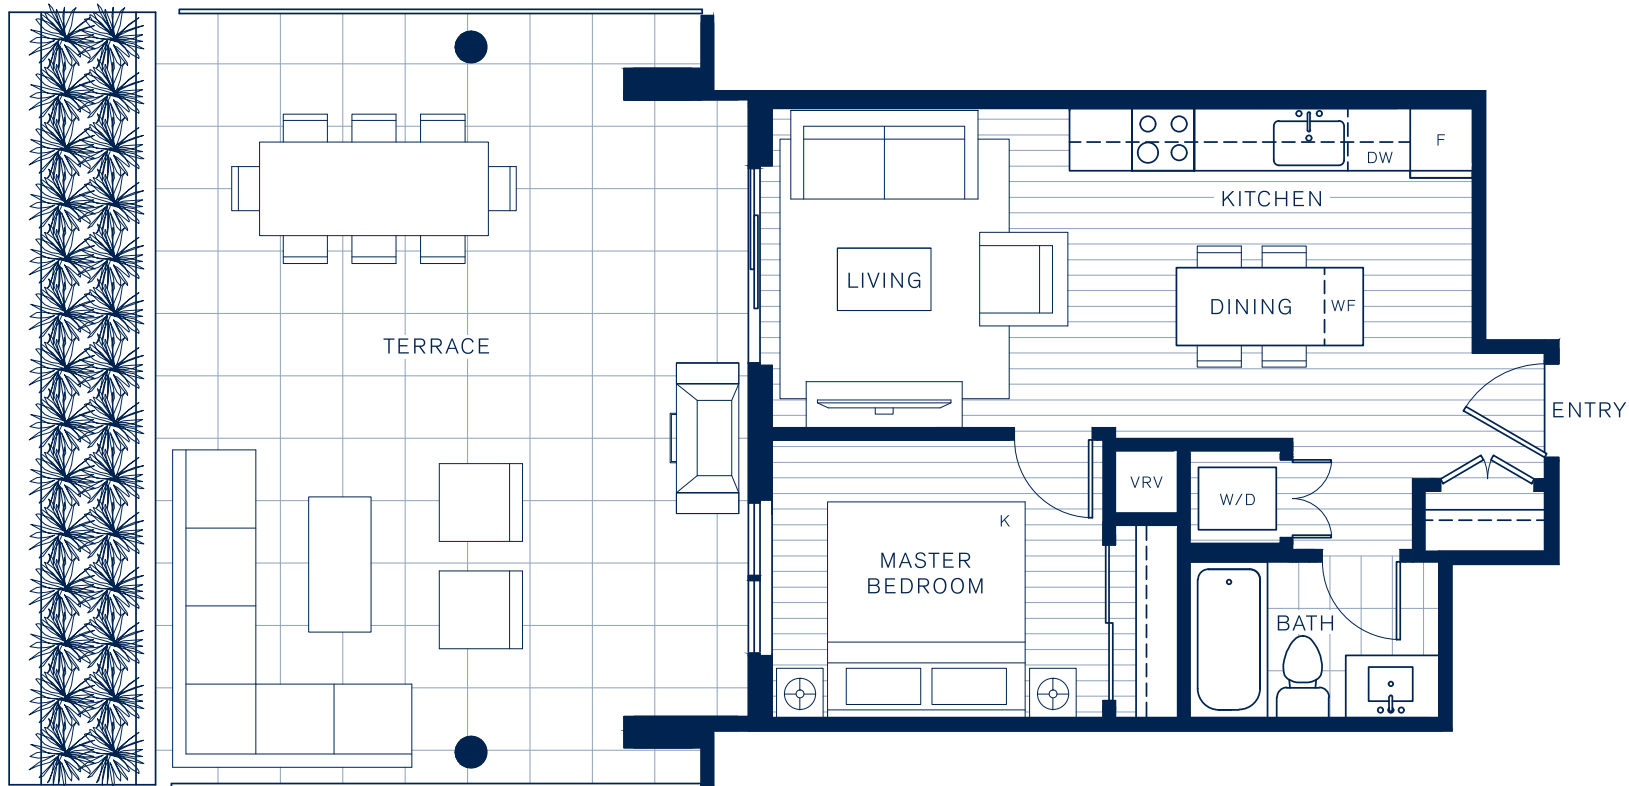

AQUA

WATERFRONT VILLAGE

Blb

1 Bedroom, 1 Bath

Interior 490 SF
Exterior 470 SF
Total 960 SF