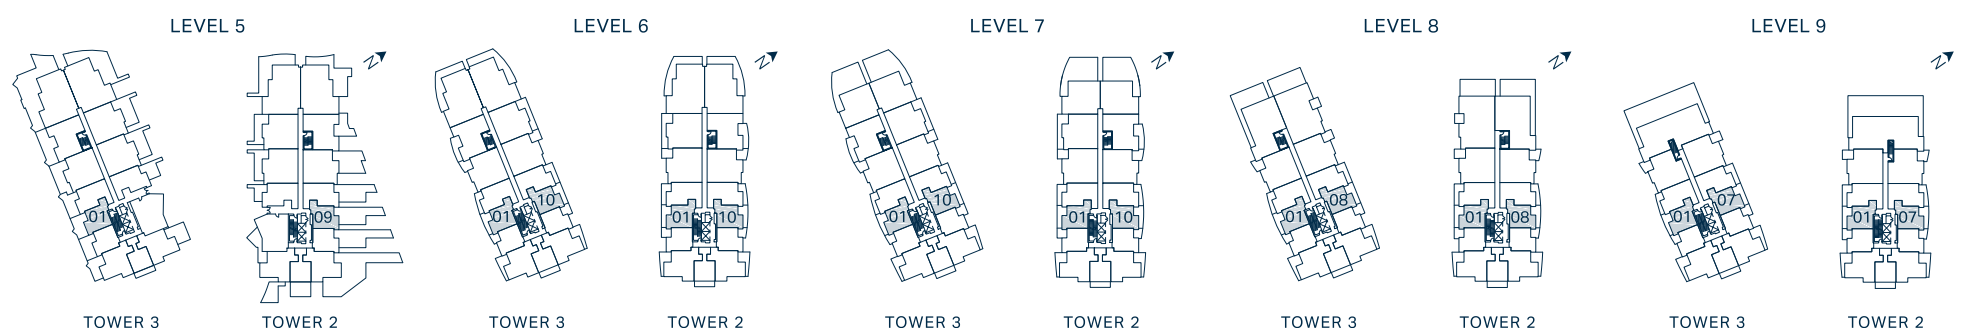

1 Bedroom + Den, 1 Bath

- 1 24" Bosch Stainless Steel Fridge & Freezer
- 2 24" Bosch 4-Burner Gas Cooktop
- 3 21" Broan Hood Fan
- 4 24" Bosch Wall Oven
- 5 24" Bosch Stainless Steel Dishwasher
- 6 15" Silhouette Under Counter Wine Fridge
- 7 Panasonic Microwave
- 8 Full Sized Electrolux Stacked Washing Machine & Dryer

Interior 595 SF  
 Exterior 165 – 660 SF  
 Total 760 – 1,255 SF

\* TOWER 2 BALCONY VARIATIONS: 601, 701, 801, 901  
 TOWER 3 BALCONY VARIATIONS: 610, 710, 808, 907