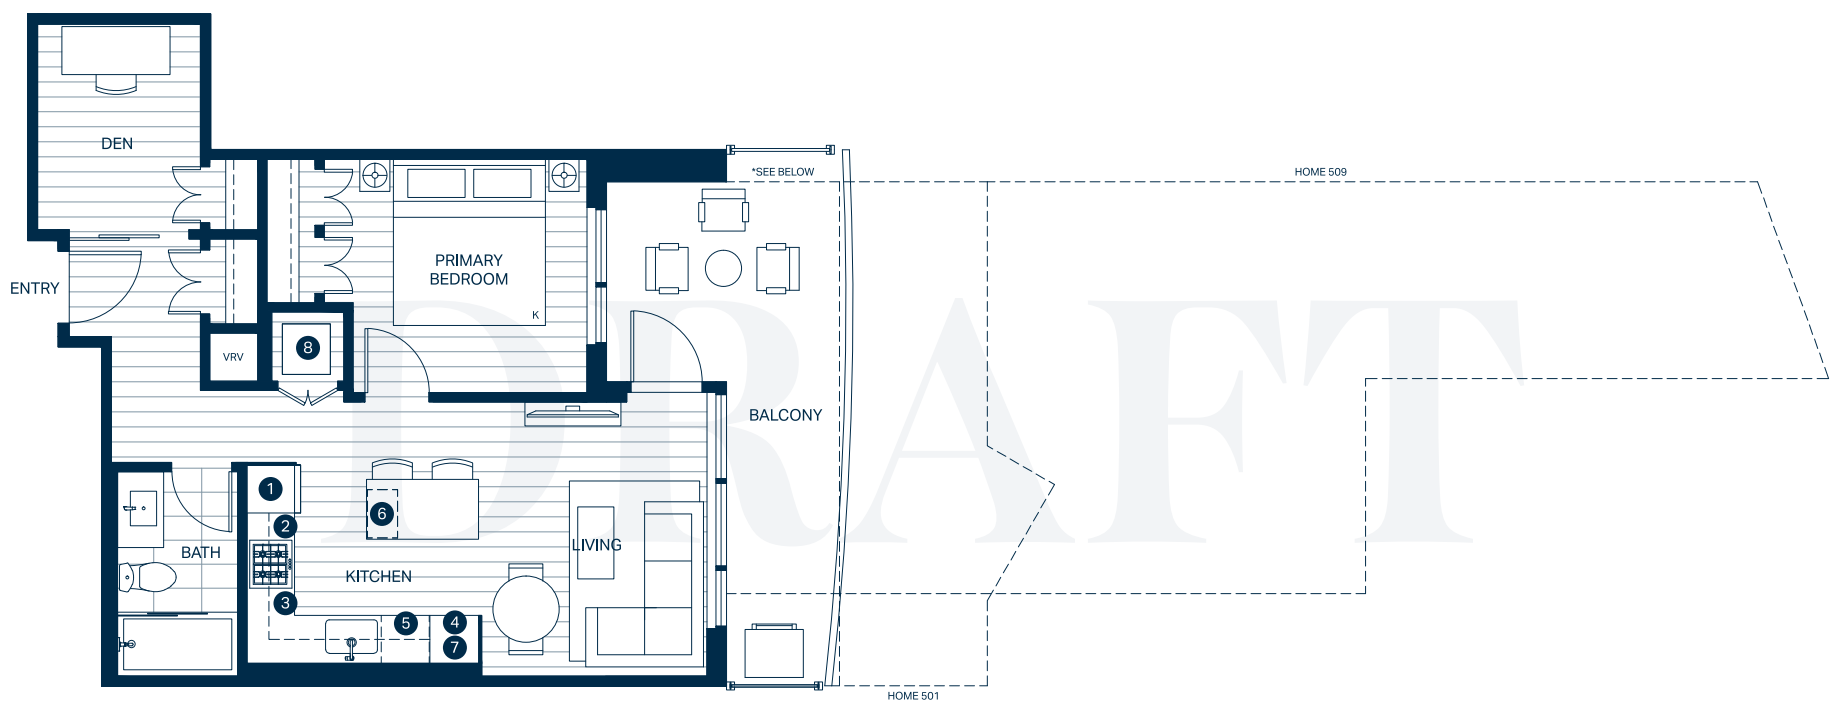

1 Bedroom + Den, 1 Bath

- 1 24" Bosch Stainless Steel Fridge & Freezer
- 2 24" Bosch 4-Burner Gas Cooktop
- 3 21" Broan Hood Fan
- 4 24" Bosch Wall Oven
- 5 24" Bosch Stainless Steel Dishwasher
- 6 15" Silhouette Under Counter Wine Fridge
- 7 Panasonic Microwave
- 8 Full Sized Electrolux Stacked Washing Machine & Dryer

Interior 595 SF  
 Exterior 165 – 660 SF  
 Total 760 – 1,255 SF

\* TOWER 2 BALCONY VARIATIONS: 601, 701, 801, 901  
 TOWER 3 BALCONY VARIATIONS: 610, 710, 808, 907