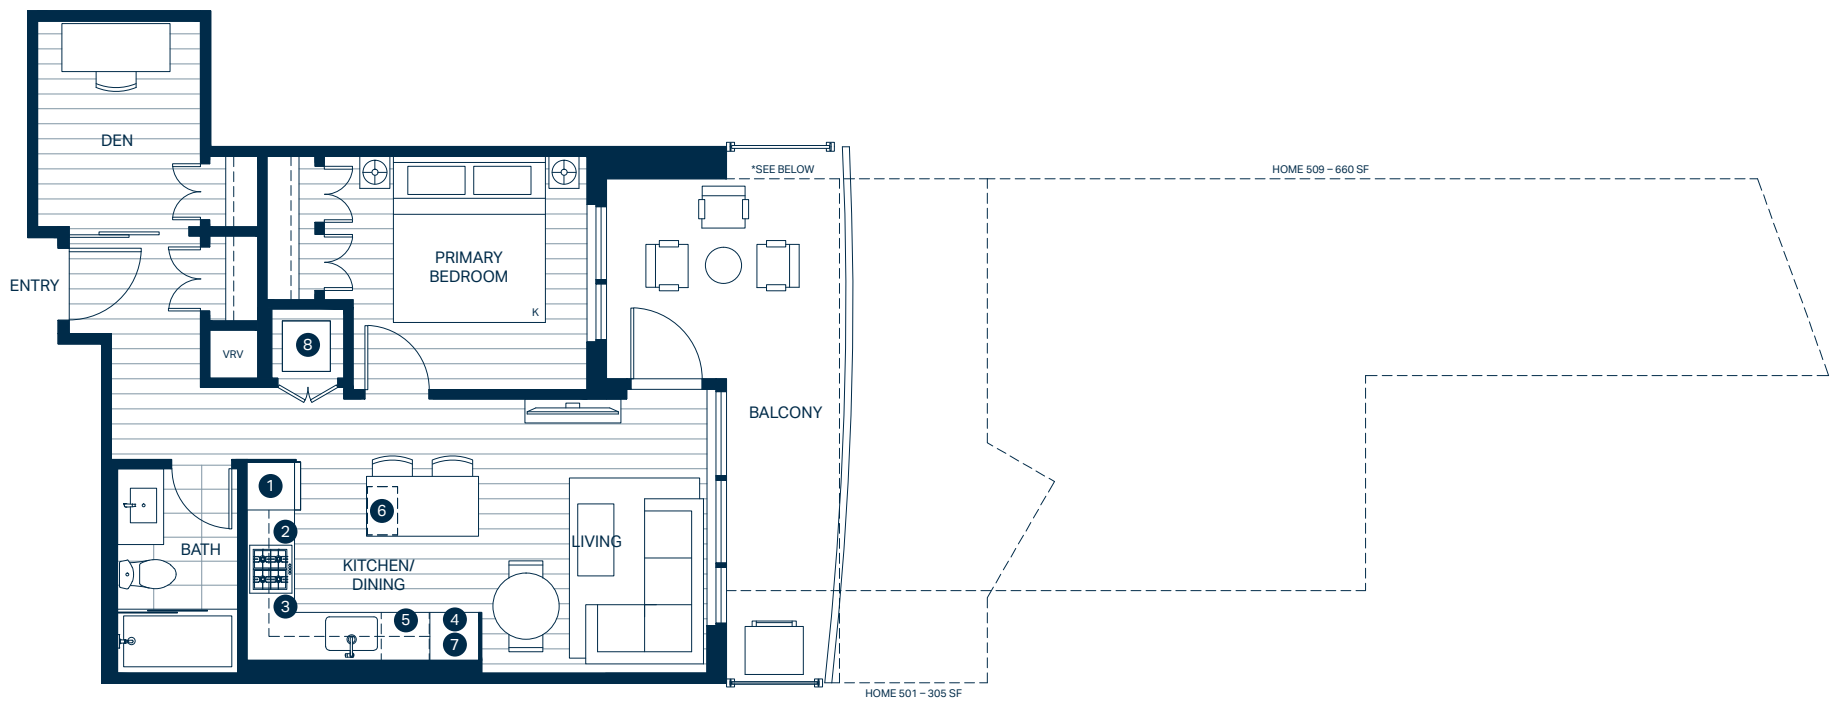

1 Bedroom + Den, 1 Bath

- 1 24" Bosch Stainless Steel Fridge & Freezer
- 2 24" Bosch 4-Burner Gas Cooktop
- 3 21" Broan Hood Fan
- 4 24" Bosch Wall Oven
- 5 24" Bosch Stainless Steel Dishwasher
- 6 15" Silhouette Under Counter Wine Fridge
- 7 Panasonic Microwave
- 8 Full Sized Electrolux Stacked Washing Machine & Dryer

Interior 595 SF
 Exterior 165 – 660 SF
 Total 760 – 1,255 SF

* TOWER 2 BALCONY VARIATIONS: 601, 701, 801, 901
 TOWER 3 BALCONY VARIATIONS: 610, 710, 808, 907