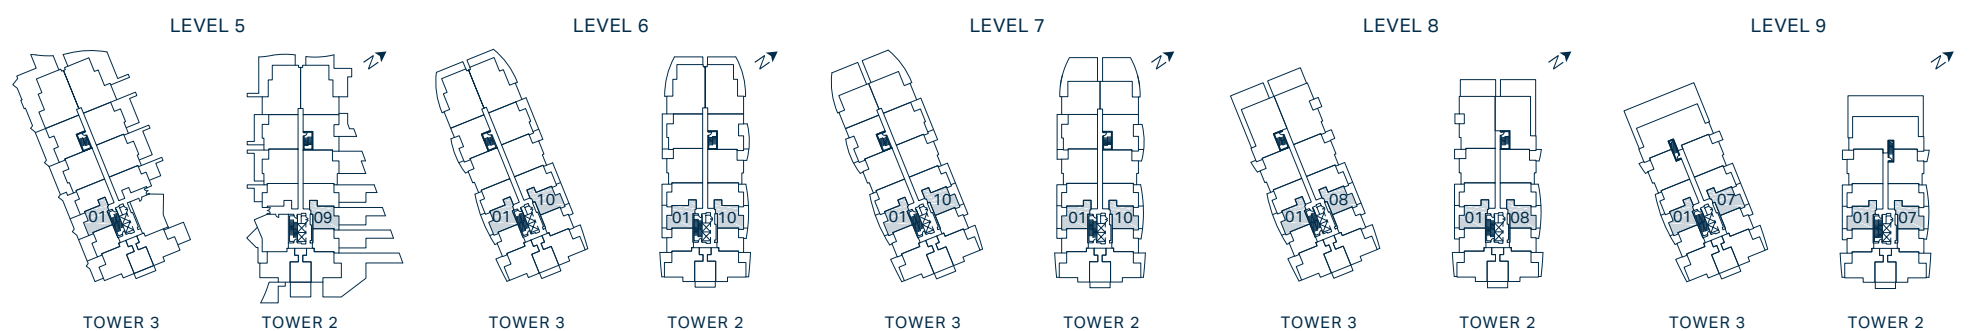

1 Bedroom + Den, 1 Bath

- 1 24" Bosch Stainless Steel Fridge & Freezer
- 2 24" Bosch 4-Burner Gas Cooktop
- 3 21" Broan Hood Fan
- 4 24" Bosch Wall Oven
- 5 24" Bosch Stainless Steel Dishwasher
- 6 15" Silhouette Under Counter Wine Fridge
- 7 Panasonic Microwave
- 8 Full Sized Electrolux Stacked Washing Machine & Dryer

Interior 595 SF
 Exterior 165 – 660 SF
 Total 760 – 1,255 SF

* TOWER 2 BALCONY VARIATIONS: 601, 701, 801, 901
 TOWER 3 BALCONY VARIATIONS: 610, 710, 808, 907