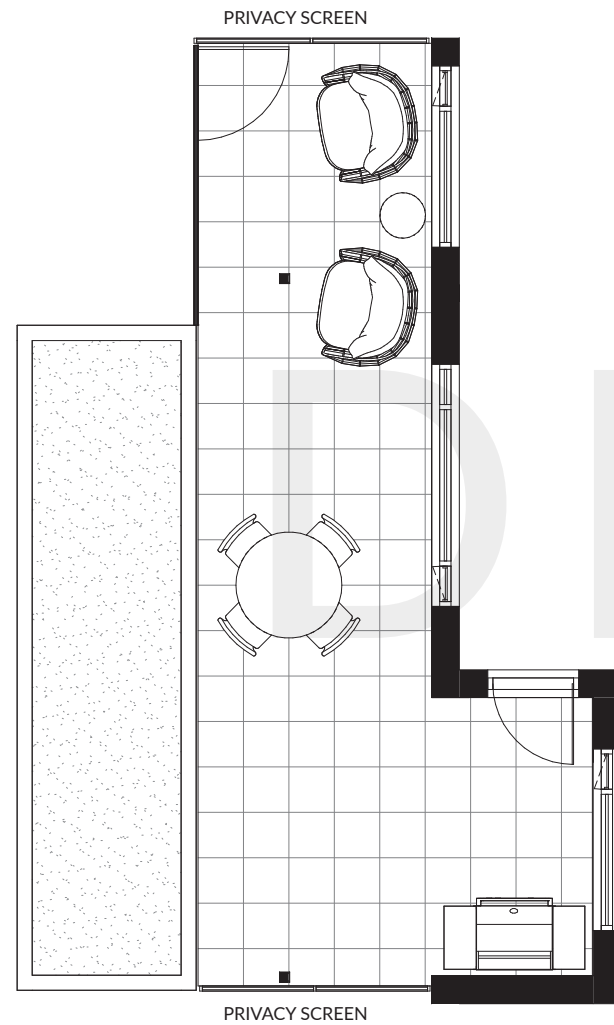

## 2 Bedroom, 2 Bath

Interior: 785 - 795 SF  
 Exterior: 205 - 325 SF  
 Total: 990 - 1,120 SF

1	30" KitchenAid Fridge & Freezer
2	30" KitchenAid 4-Burner Gas Range
3	30" Broan Hood Fan
4	24" KitchenAid Dishwasher
5	Panasonic Microwave
6	27" Samsung Washing Machine & Dryer
7	Natural Gas Hookup

TERRACE VARIATION: HOME #213, 325 SF