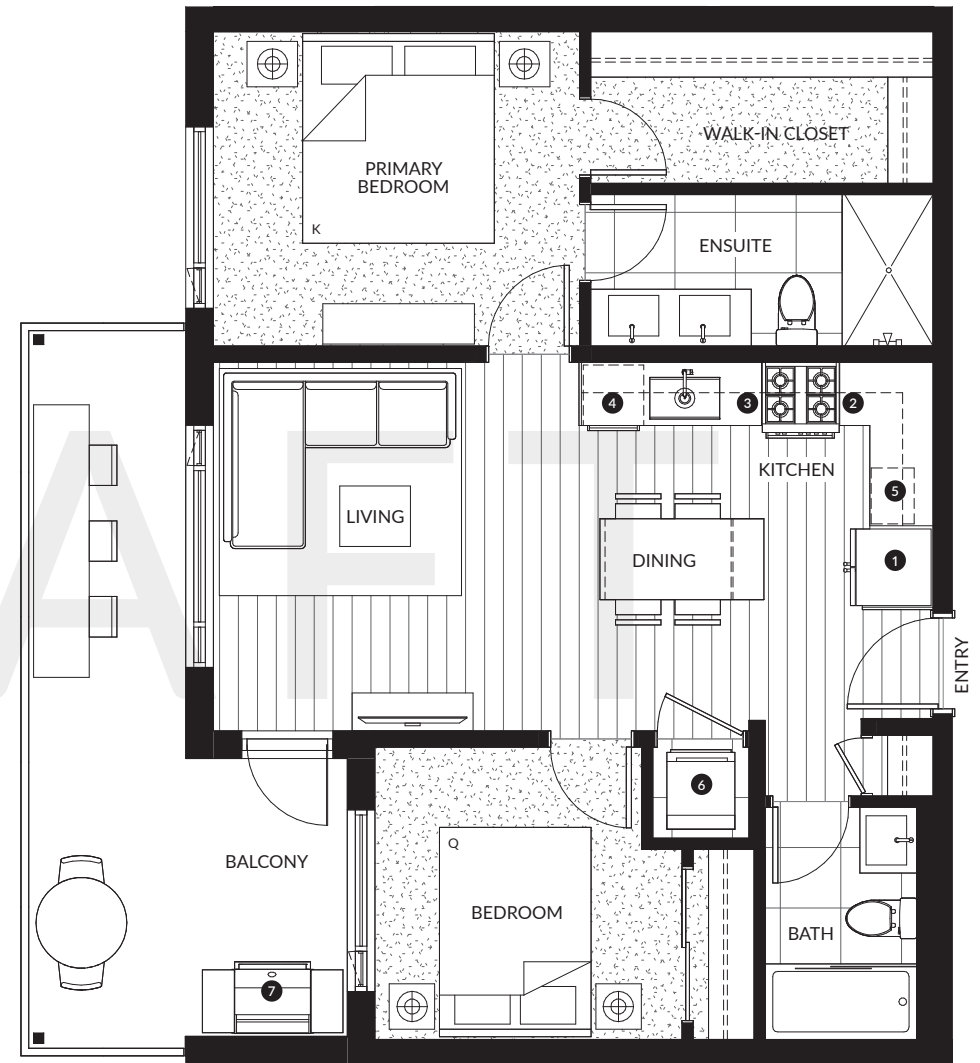

# C3

## 2 Bedroom, 2 Bath

Interior: 785 - 795 SF  
 Exterior: 205 - 325 SF  
 Total: 990 - 1,120 SF

1	30" KitchenAid Fridge & Freezer
2	30" KitchenAid 4-Burner Gas Range
3	30" Broan Hood Fan
4	24" KitchenAid Dishwasher
5	Panasonic Microwave
6	27" Samsung Washing Machine & Dryer
7	Natural Gas Hookup

TERRACE VARIATION: HOME #213, 325 SF