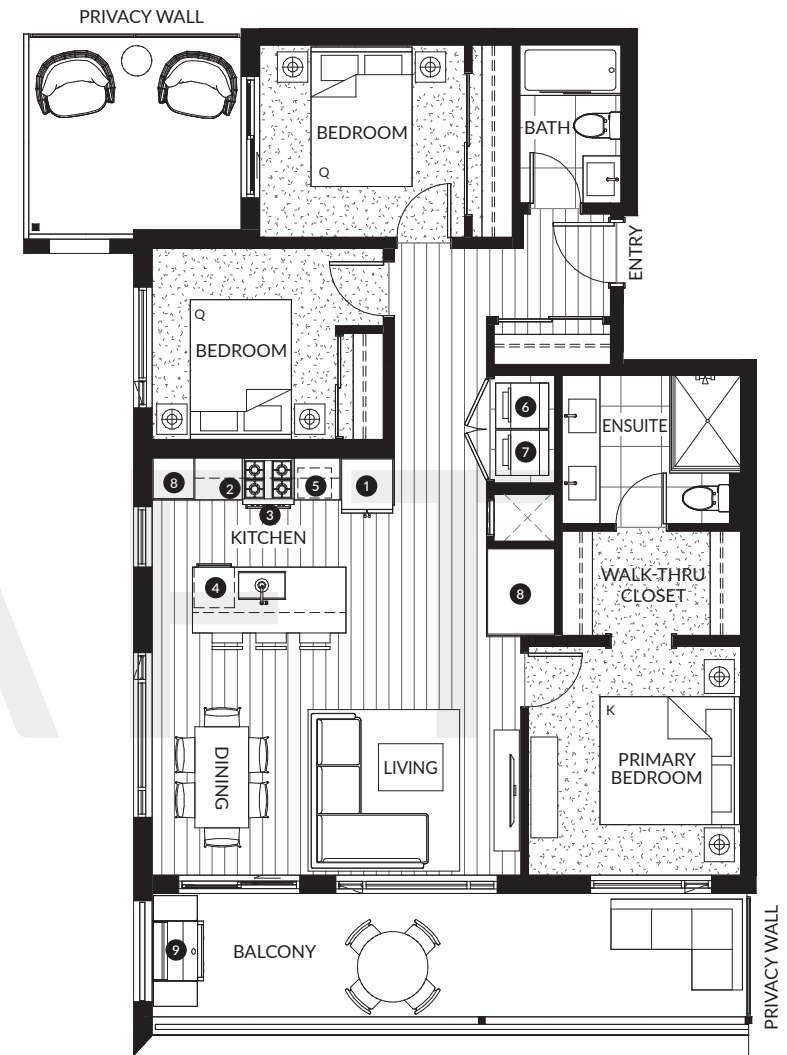

D1

3 Bedroom, 2 Bath

Interior: 1,105 SF
 Exterior: 340 - 1,085 SF
 Total: 1,445 - 2,190 SF

1	30" KitchenAid Fridge & Freezer
2	30" KitchenAid 4-Burner Gas Range
3	30" Broan Hood Fan
4	24" KitchenAid Dishwasher
5	Panasonic Microwave
6	27" Samsung Washing Machine
7	27" Samsung Dryer
8	Pantry
9	Natural Gas Hookup

TERRACE VARIATION: HOME #211, 1,085 SF

ALMA

This is not an offering for sale. Any such offering can only be made after filing a disclosure statement. The builder reserves the right to make changes, modifications or substitutions to the building design, specifications and floor plans should they be necessary. Square footage and room sizes are approximate and actual square footage may vary slightly. E.&O.E.