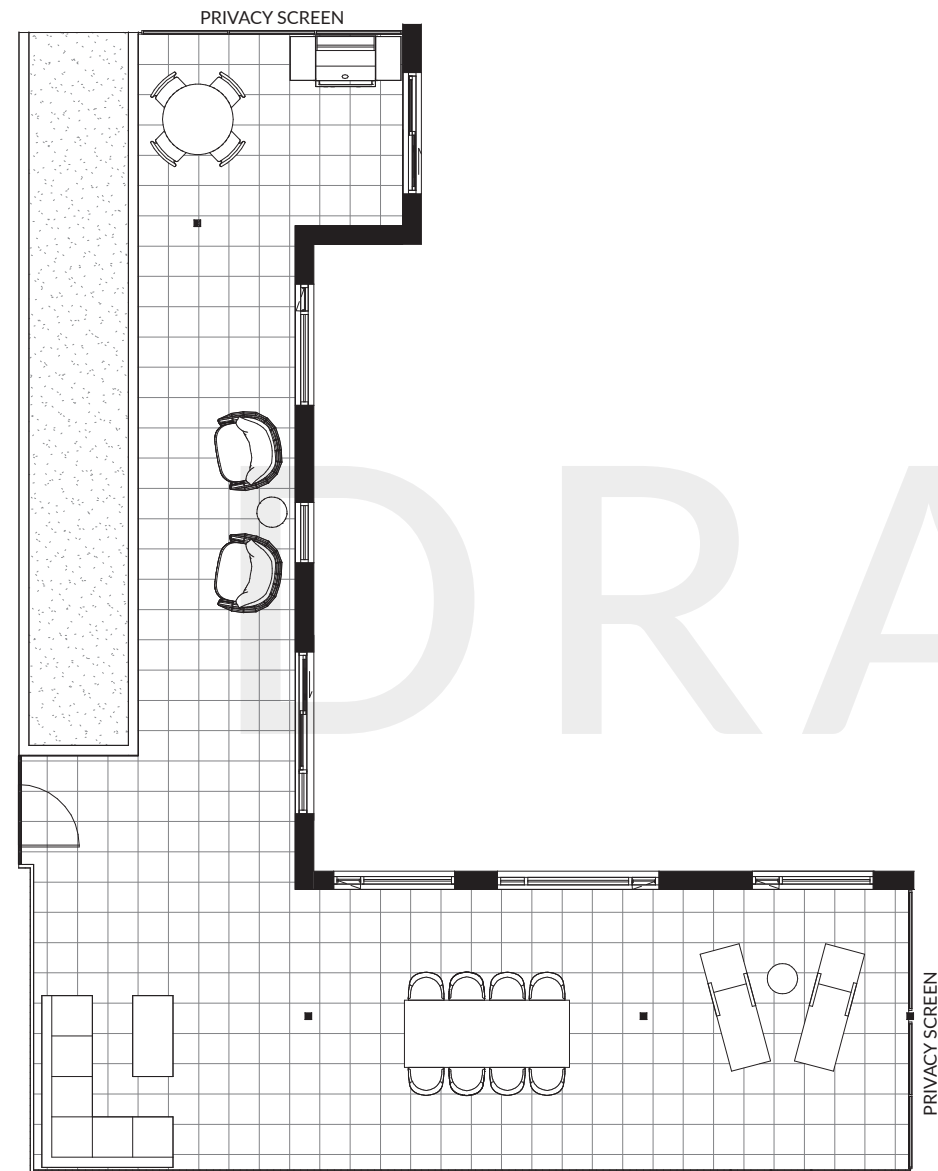

D1

3 Bedroom, 2 Bath

Interior: 1,105 SF
 Exterior: 340 - 1,085 SF
 Total: 1,445 - 2,190 SF

1	30" KitchenAid Fridge & Freezer
2	30" KitchenAid 4-Burner Gas Range
3	30" Broan Hood Fan
4	24" KitchenAid Dishwasher
5	Panasonic Microwave
6	27" Samsung Washing Machine
7	27" Samsung Dryer
8	Pantry
9	Natural Gas Hookup

TERRACE VARIATION: HOME #211, 1,085 SF

ALMA

This is not an offering for sale. Any such offering can only be made after filing a disclosure statement. The builder reserves the right to make changes, modifications or substitutions to the building design, specifications and floor plans should they be necessary. Square footage and room sizes are approximate and actual square footage may vary slightly. E.&O.E.